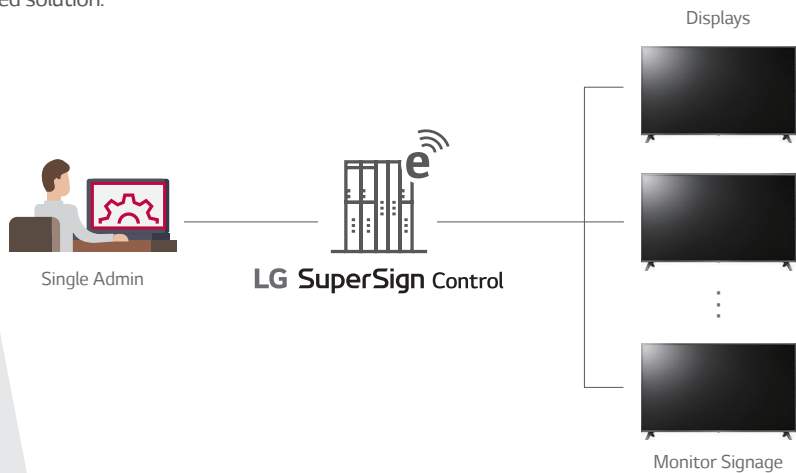

### UU340C

LG's latest Public Display TV, the UU340C supports UHD/4K resolution to provide optimal viewing in diverse business environments. With enhanced management functions including WOL (Wake On LAN), SNMP (Simple Network Management Protocol), and SuperSign Solution, managers can increase management efficiency while the edge-lit LED display and UHD picture quality improve the digital viewing experience.

### SuperSign Control

SuperSign Control is a basic control software. Up to 100 displays are controlled by one account with a single server. Essential factors such as power, volume, scheduling can be remotely adjusted, with firmware updates supported. For larger-scale systems, SuperSign Control+ offers an optional, more advanced control system (additional cost) that provides an amazing, easy-to-manage server-based solution.