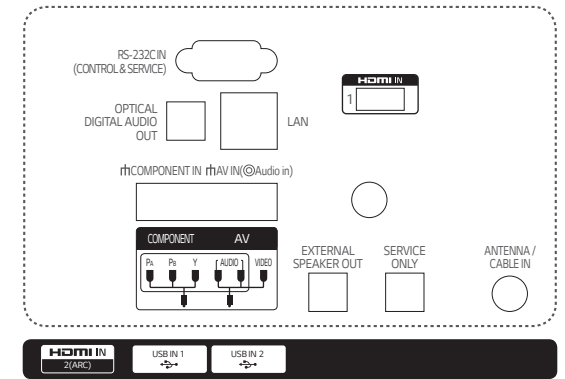

# Connectivity

86"

75"

65"

55"

49"

43"

\* Dimensions & Jack Panels (Read/Side) may differ from the above image, so please reach LG salesteam to ensure before order.