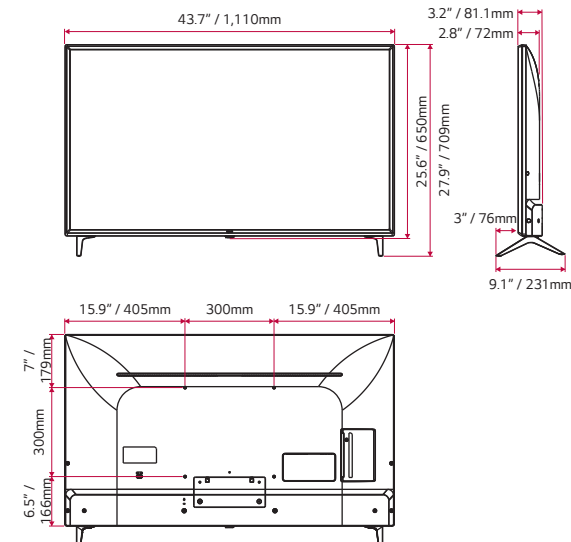

# Dimensions

86"

75"

65"

55"

49"

43"

# Connectivity

86"

75"

65"

55"

49"

43"

\* Dimensions & Jack Panels (Read/Side) may differ from the above image, so please reach LG salesteam to ensure before order.