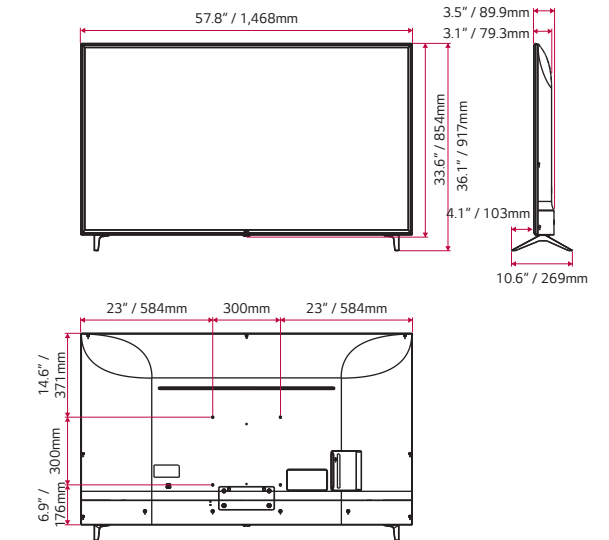

# Dimensions

86"

75"

65"

55"

49"

43"

# Connectivity

86"

75"

65"

55"

49"

43"

\* Dimensions & Jack Panels (Read/Side) may differ from the above image, so please reach LG salesteam to ensure before order.