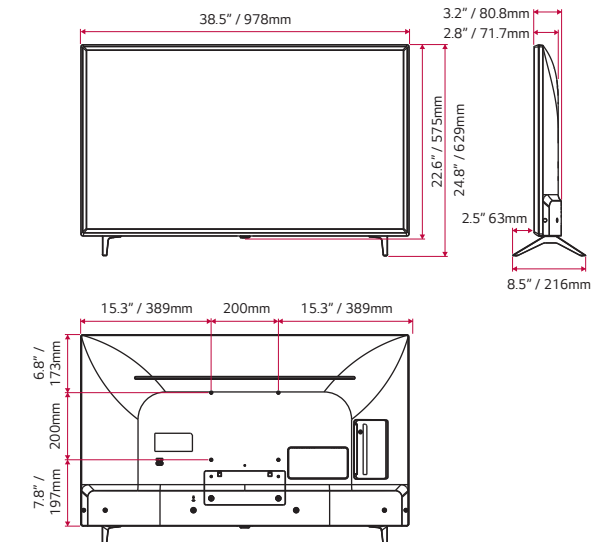

# Dimensions

86"

75"

65"

55"

49"

43"

# Connectivity

86"

75"

65"

55"

49"

43"

\* Dimensions & Jack Panels (Read/Side) may differ from the above image, so please reach LG salesteam to ensure before order.