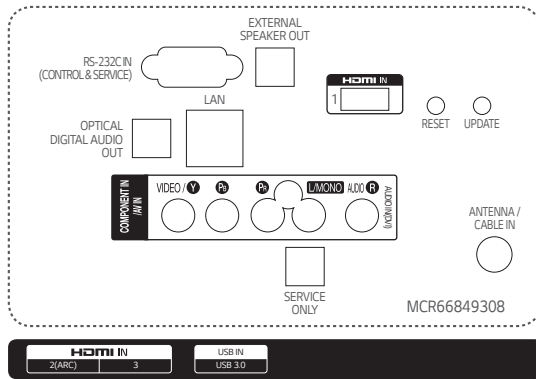

# Dimensions

86"

75"

65"

55"

49"

43"

# Connectivity

86"

75"

65"

55"

49"

43"

\* Dimensions & Jack Panels (Read/Side) may differ from the above image, so please reach LG salesteam to ensure before order.