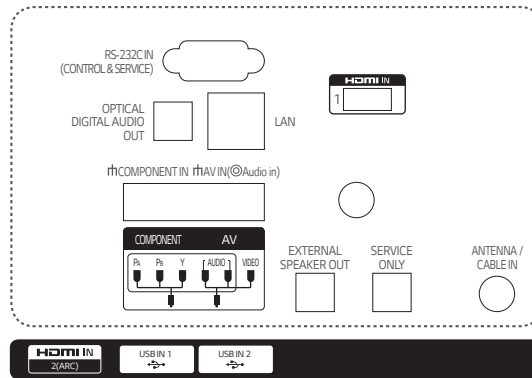

# Connectivity

86"

75"

65"

55"

49"

43"

\* Dimensions & Jack Panels (Read/Side) may differ from the above image, so please reach LG salesteam to ensure before order.