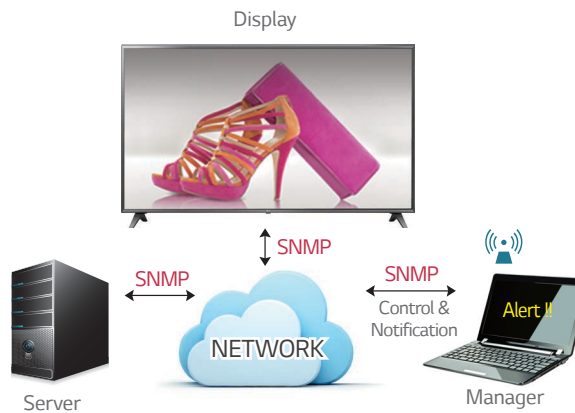

### SuperSign Control

SuperSign Control is a basic control software. Up to 100 displays are controlled by one account with a single server. Essential factors such as power, volume, scheduling can be remotely adjusted, with firmware updates supported. For larger-scale systems, SuperSign Control+ offers an optional, more advanced control system (additional cost) that provides an amazing, easy-to-manage server-based solution.

### Easy Management & Usability

#### Wake-up On LAN

WOL is the Ethernet networking standard to turn on TV or PC by transferring a network message. The message is transferred through another computer connected via LAN.

#### SNMP

SNMP (Simple Network Management Protocol) ensures convenient network management for system integrators and business managers.