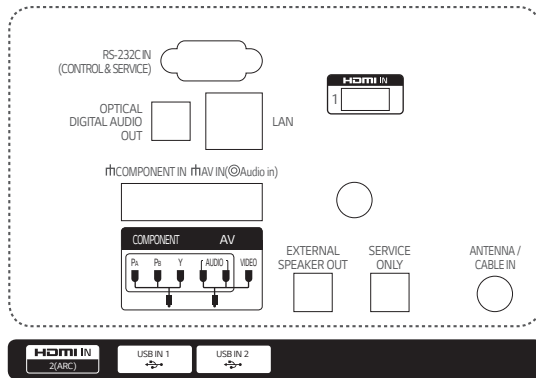

# Connectivity

86"

75"

65"

55"

49"

43"

\* Dimensions & Jack Panels (Read/Side) may differ from the above image, so please reach LG salesteam to ensure before order.