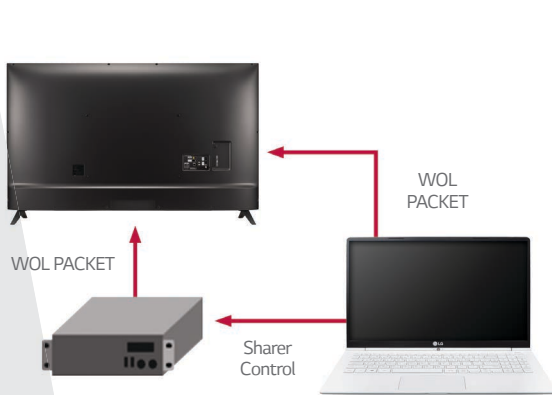

UHD Commercial TV with Essential Smart Function

UU340C

Easy Management & Usability

Wake-up On LAN

WOL is the Ethernet networking standard to turn on TV or PC by transferring a network message. The message is transferred through another computer connected via LAN.