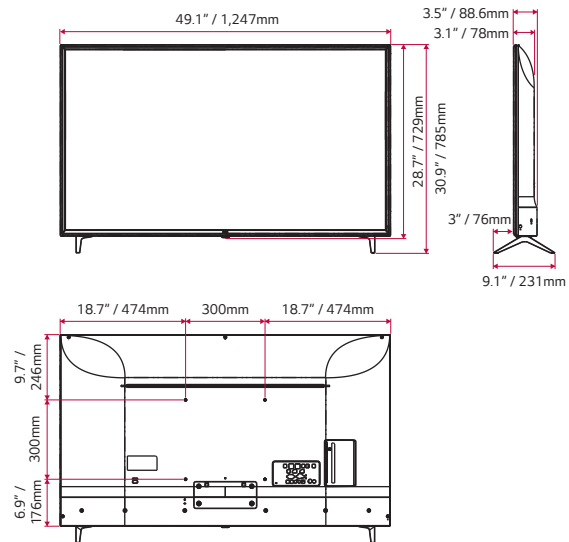

# Dimensions

86"

75"

65"

55"

49"

43"

# Connectivity

86"

75"

65"

55"

49"

43"

\* Dimensions & Jack Panels (Read/Side) may differ from the above image, so please reach LG salesteam to ensure before order.