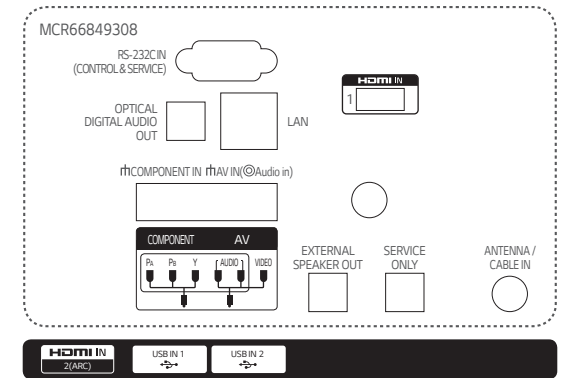

# Connectivity

86"

75"

65"

55"

49"

43"

\* Dimensions & Jack Panels (Read/Side) may differ from the above image, so please reach LG salesteam to ensure before order.