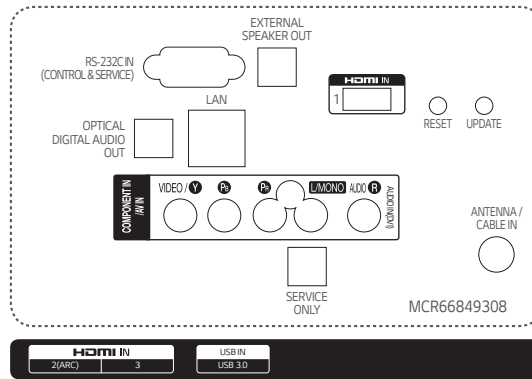

# Dimensions

86"

75"

65"

55"

49"

43"

# Connectivity

86"

75"

65"

55"

49"

43"

\* Dimensions & Jack Panels (Read/Side) may differ from the above image, so please reach LG salesteam to ensure before order.